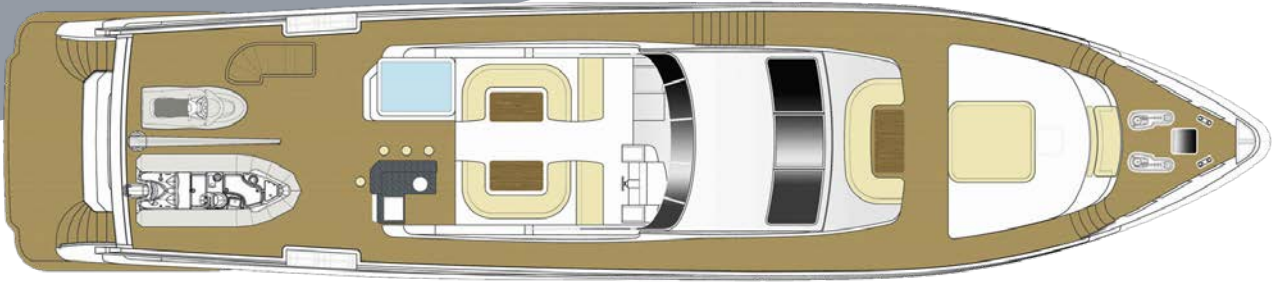

## TECHNICAL SPECS

Length Overall  
108 ft 3 in (33 m)

Length Water Line  
88 ft 9 in (27.05 m)

Beam  
22 ft 5 in (6.84 m)

Draft  
5 ft 10 in (1.77 m)

Displacement  
91 tons approx

Fuel Capacity  
4,265 US gal (16,144 l)

# DECK PLANS

FLY-BRIDGE

MAIN DECK

LOWER DECK